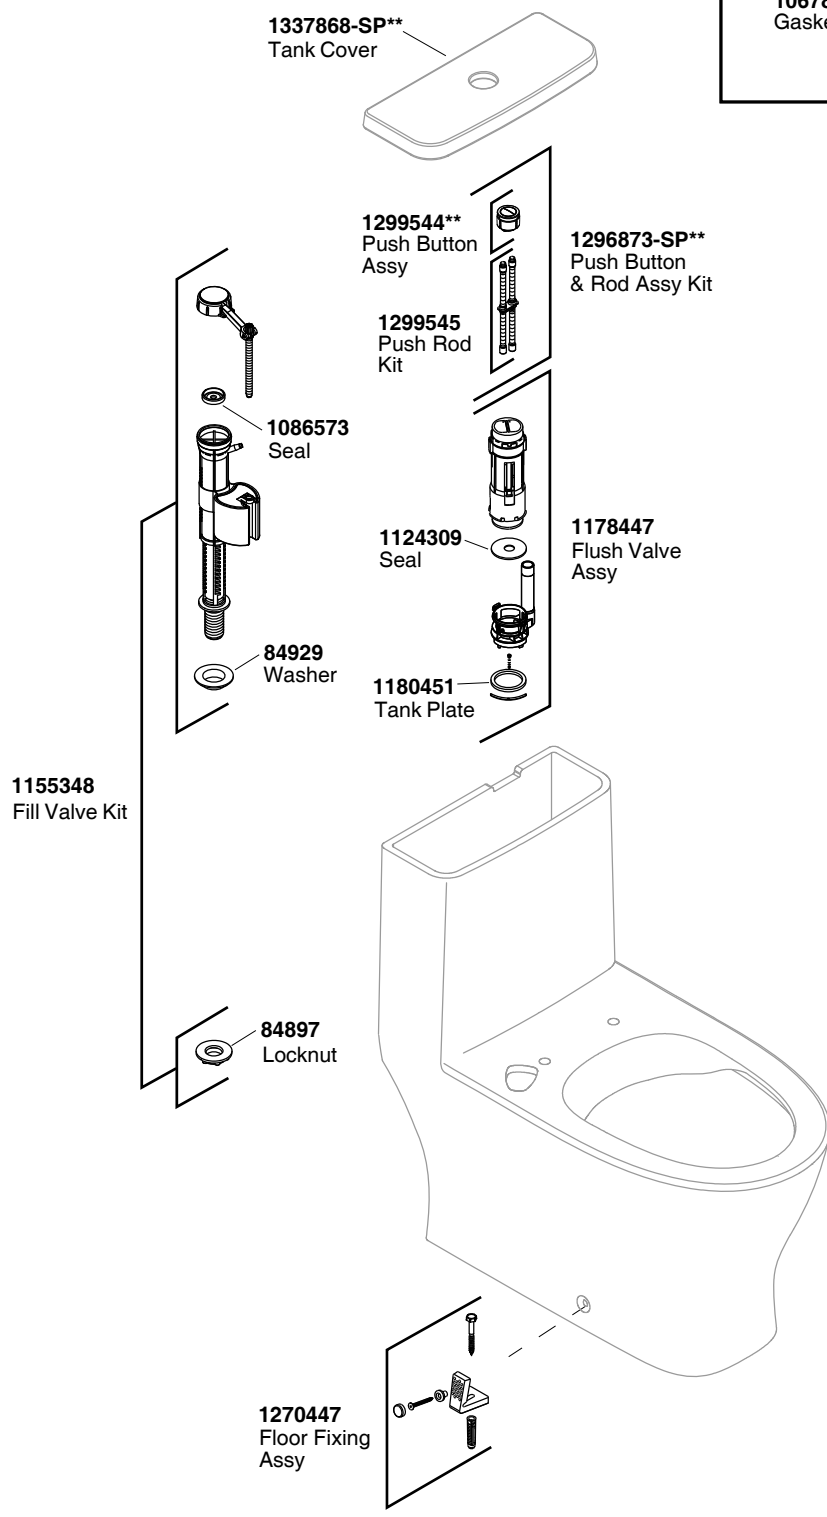

Model Toilet	Connector
K-25412H-HC**	1138552

\*\*Finish/color code must be specified when ordering.